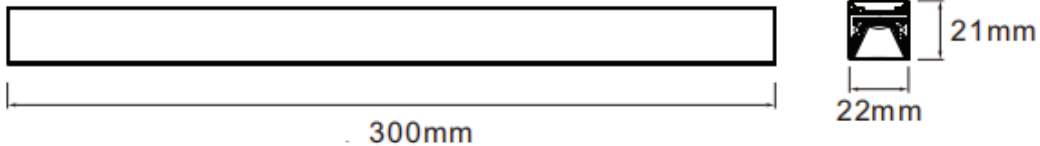

## DRAWING

## SPECIFICATIONS

Product Code	MAG-DT-3021
Input Current	48VDC
Chip	2835
Beam Angle	100°
Efficacy(lm/W)	70 lm/W
Power	10W
Color Temperature	3000/4000/6000k
Operating temperature range	-20 to +40
Total light output	700 lm
Installation	Magnetic attraction
IP Rating	IP20
Dimensions	22mm*21mm*300mm
Warranty	5 Years